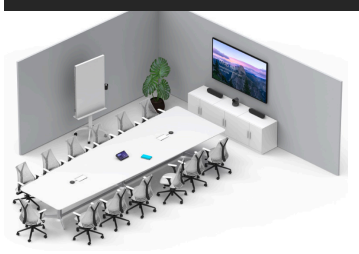

€270 per month

55" 24/7 B2B Display
Logitech Rallybar Mini

65" 24/7 B2B Display
Logitech Rallybar

86" 24/7 B2B Display
Logitech Rally Plus Kit

Barco Clickshare Conference
Digital Signage license
Installation & config