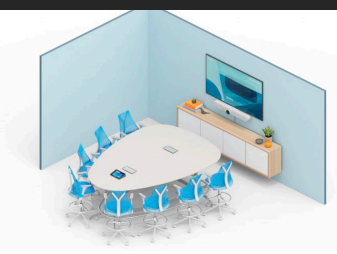

€220 per month